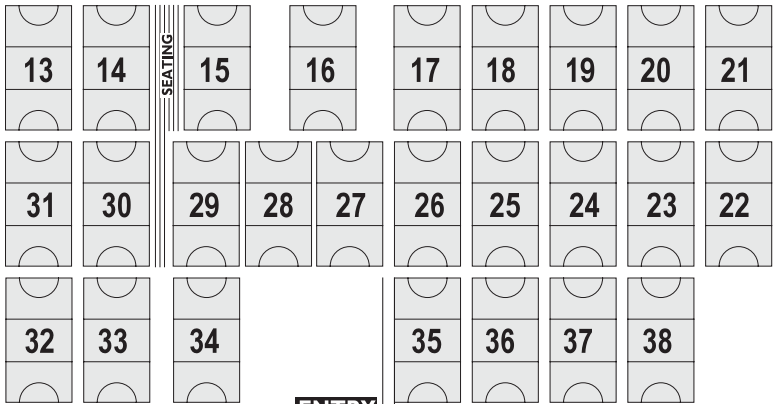

SALVADO ROAD

SELBY STREET

ENTRY

Grass Courts

ENTRY

Parking (on lawn)

Carpark

Matthews Netball Centre

• COURT PLAN •